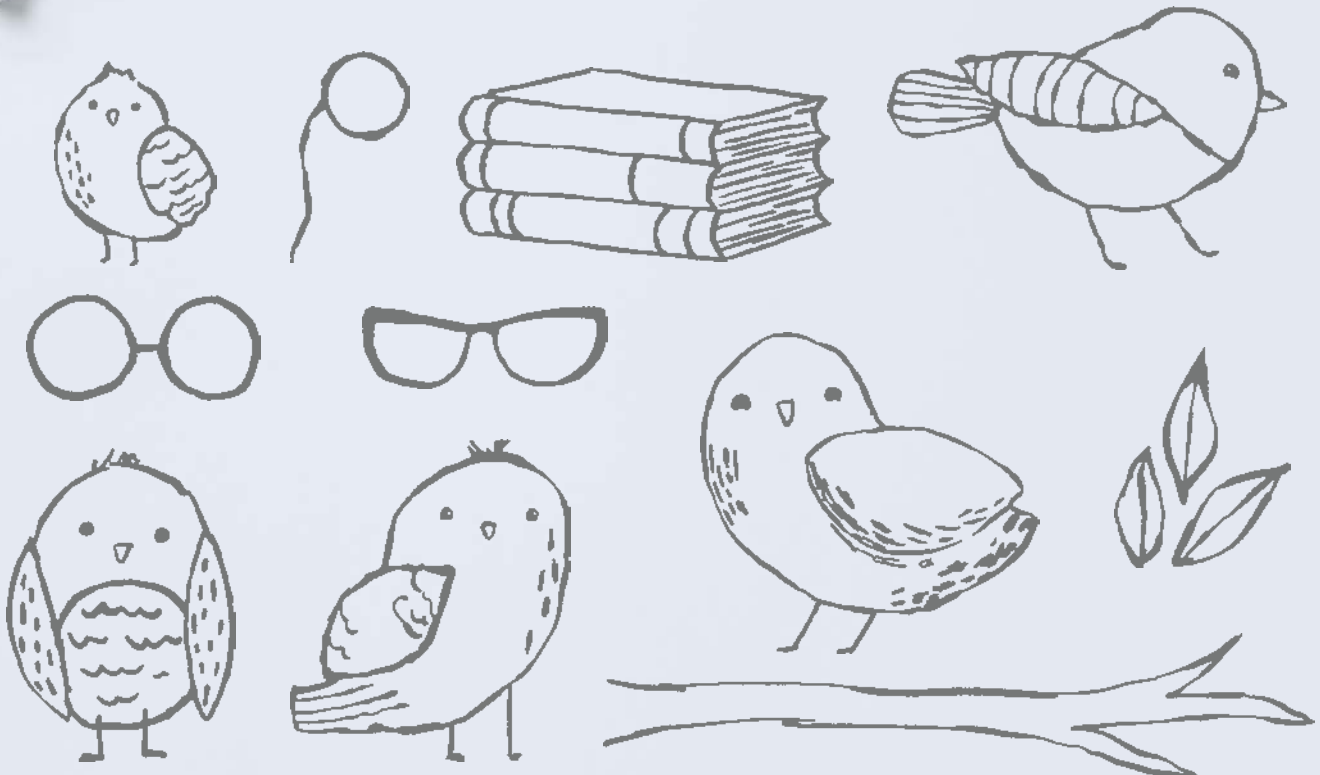

**BIRD'S EYE VIEW** • 161436 | 25,00 € | £19.00  
 11 Klarsichtstempel (Empfohlene transparente Blöcke: b, c, h)

You've got something  
TO CROW ABOUT

RISE & SHINE!

YOU RULE the ROOST!

It's your  
BIRTHDAY!