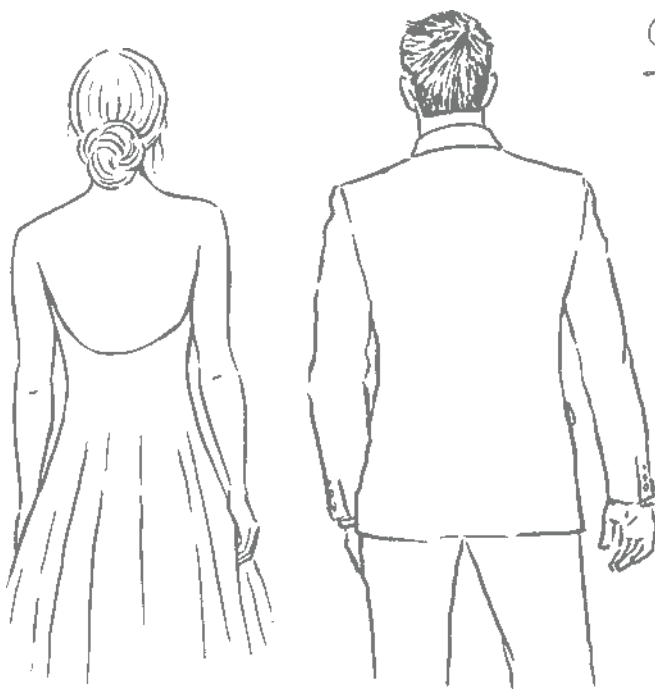

Happy Anniversary

*Here's to all
the beautiful things
yet to come*

*if friends
were flowers,
I'd have the
pick of the
bunch*

N EVERLASTING BEAUTY • 161255 | 32,00 € | £25.00

8 ablösbare Stempel (Empfohlene transparente Blöcke: c, d, e)